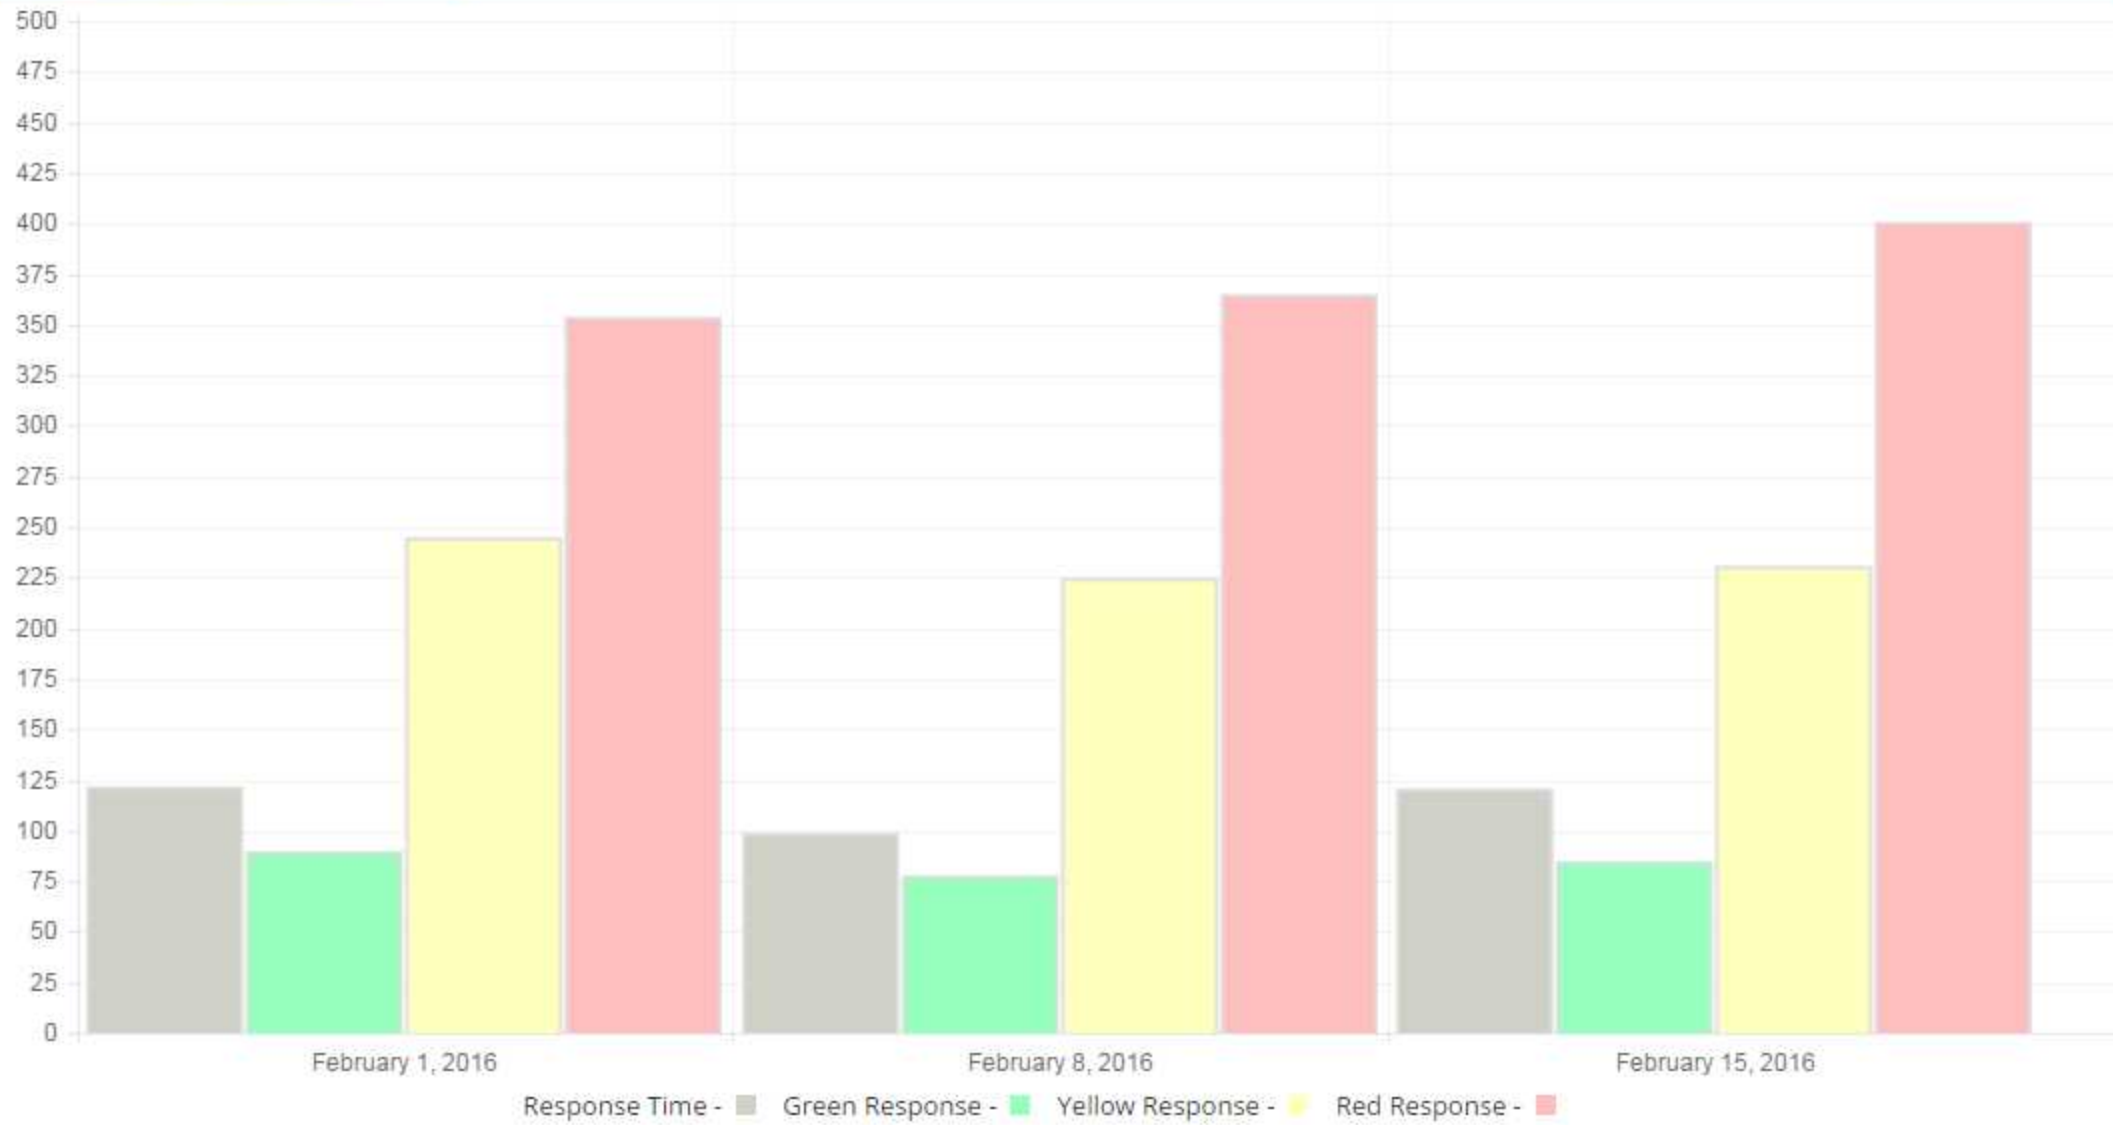

## Weekly Bar Chart - 02/01/2016 10AM to 02-23-2016 1:59AM Auditorium: All Rows: All

## Weekly Report - 02/01/2016 10AM to 02/23/2016 1:59AM

02/01/2016 10AM 02/08/2016 1:59AM		02/08/2016 10AM 02/15/2016 1:59AM		02/15/2016 10AM 02/22/2016 1:59AM	
Response Time	2:02	Response Time	1:39	Response Time	2:01
Green Response	1:30	Green Response	1:18	Green Response	1:25
Yellow Response	4:05	Yellow Response	3:45	Yellow Response	3:51
Red Response	5:54	Red Response	6:05	Red Response	6:41