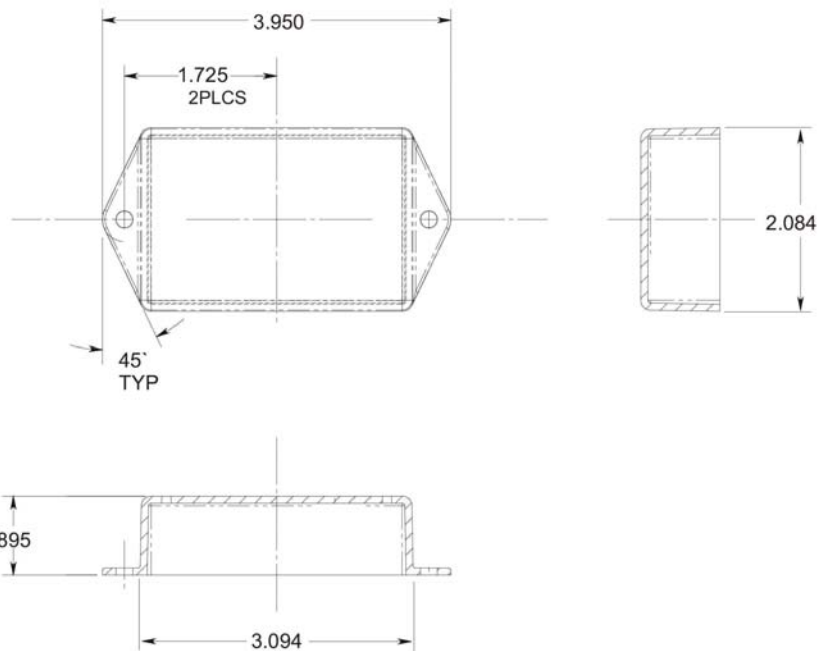

## PlexCall InSeat under Table Transceiver (Easy to Install)

### PlexCall InSeat under Table Transceiver Specifications

Battery Operation: 2 AAA

I/O connect: RJ 9 quick connect